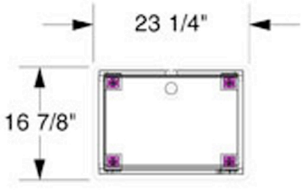

Lineare Counter Dims

TOP & BASE

BASE ONLY