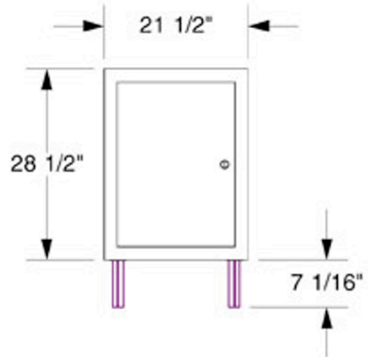

Lineare Counter Dims

TOP & BASE

BASE ONLY