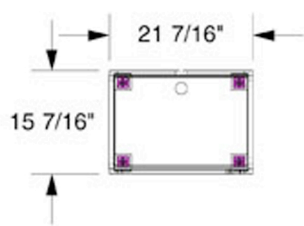

Lineare Counter Dims

TOP & BASE

BASE ONLY