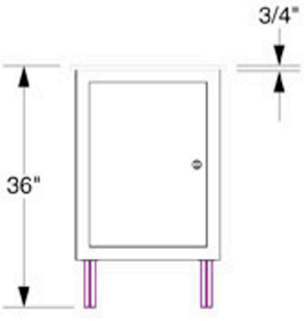

Lineare Counter Dims

TOP & BASE

BASE ONLY