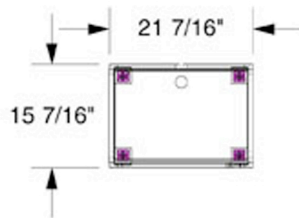

Lineare Counter Dims

TOP & BASE

BASE ONLY