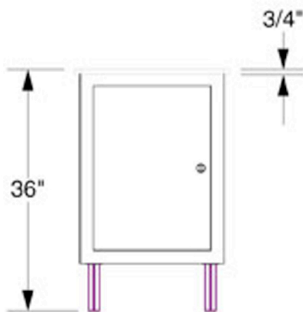

Lineare Counter Dims

TOP & BASE

BASE ONLY