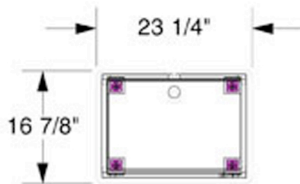

Lineare Counter Dims

TOP & BASE

BASE ONLY